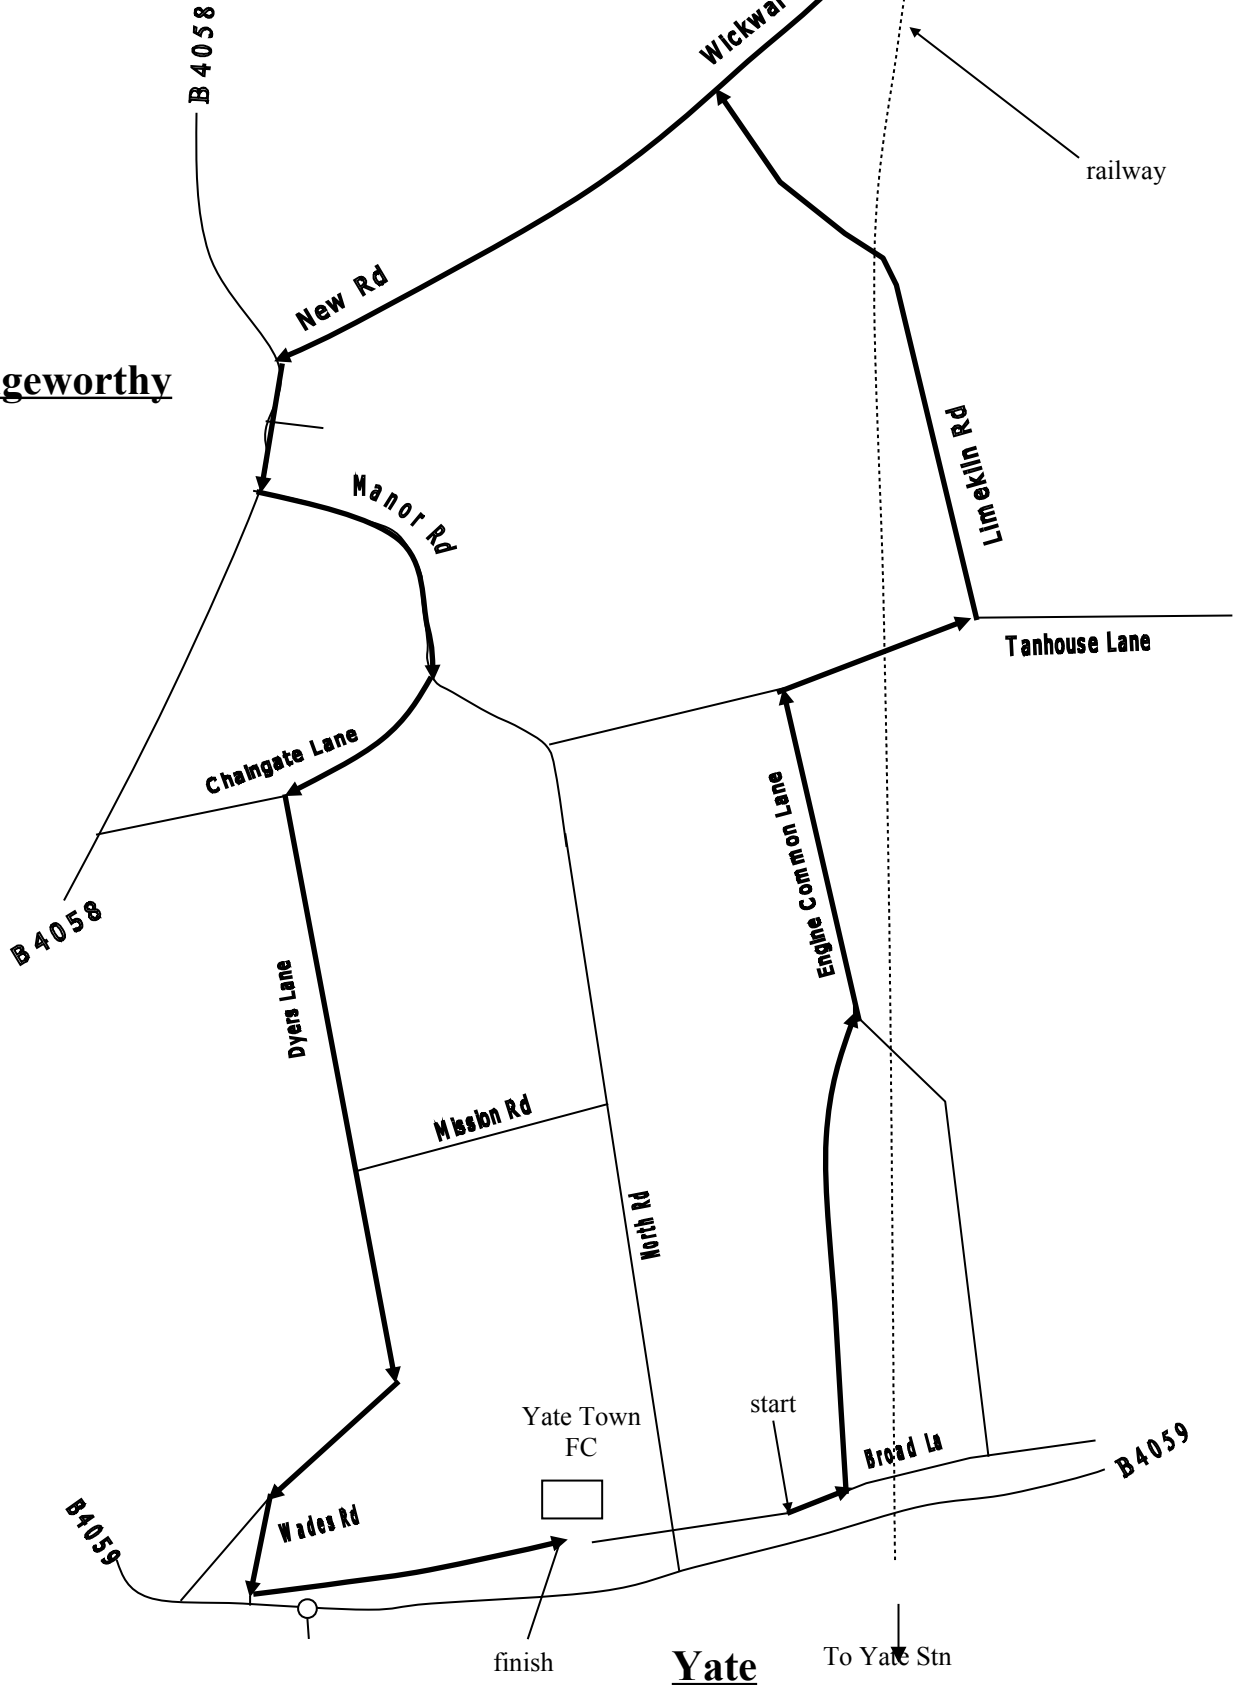

HOGWEED TROT 10km ROUTE

Rangeworthy

railway

Yate Town
FC

start

finish

Yate

To Yate Stn

B4059

B4058

B4058

B4059

New Rd

Wickwar Rd

Limekiln Rd

Tanhouse Lane

Changate Lane

Manor Rd

Dyers Lane

Mission Rd

North Rd

Engine Common Lane

Broad La

Wades Rd